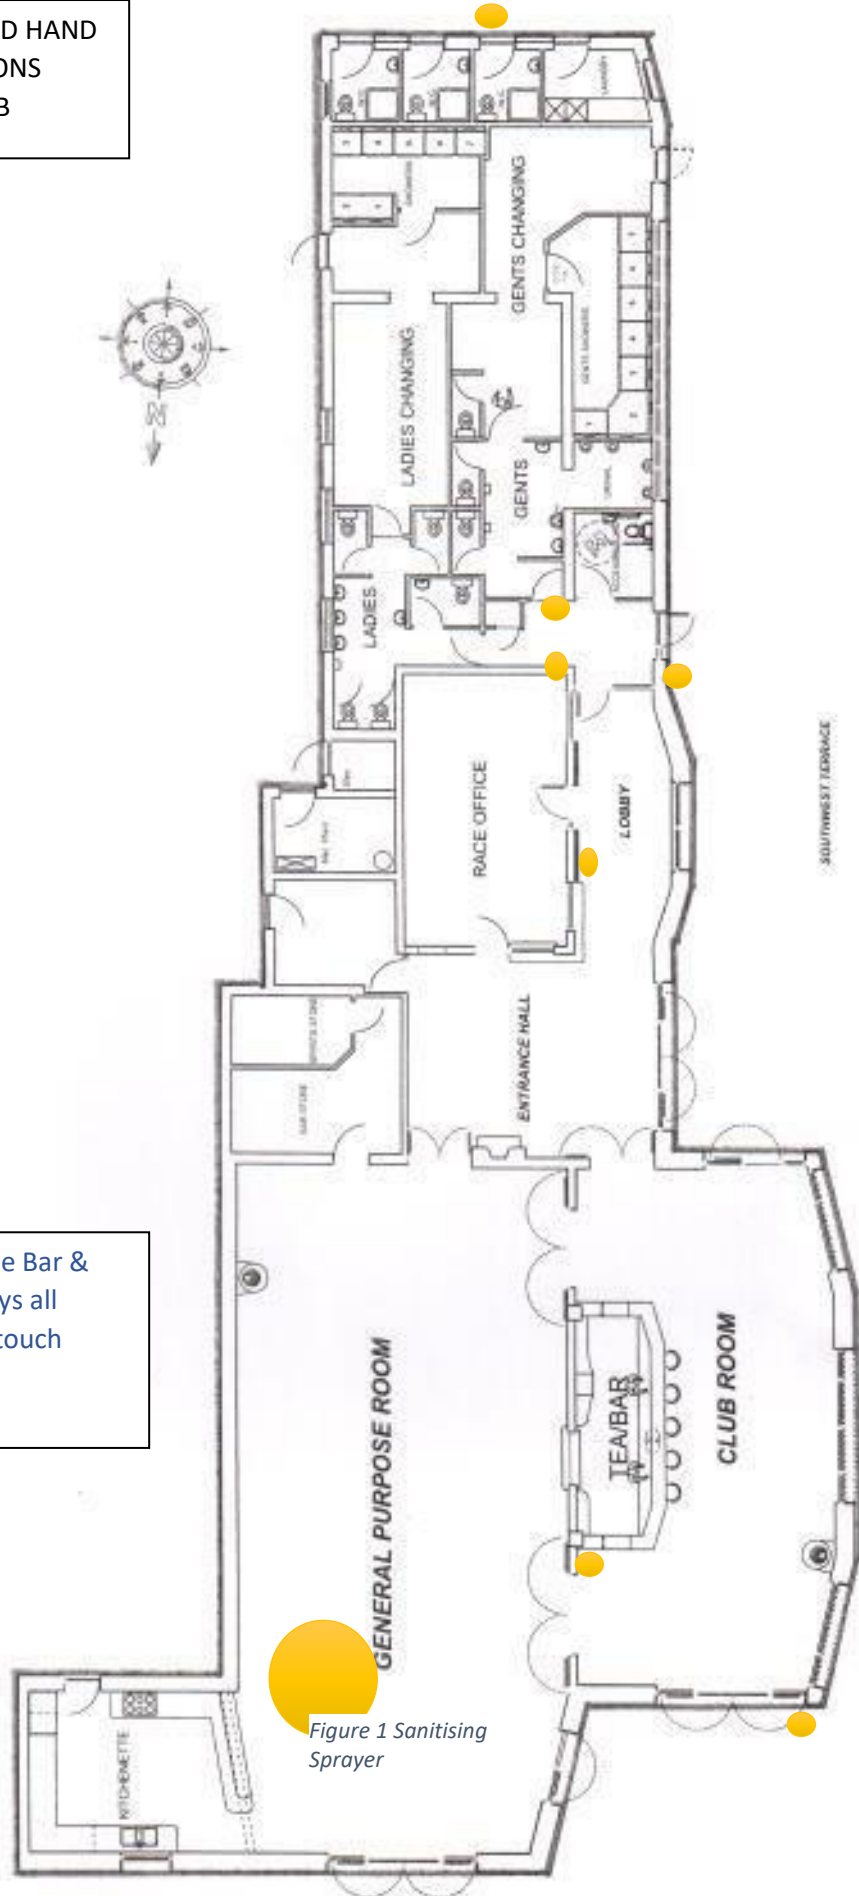

LOCATION OF FIXED HAND
SANITIZING STATIONS
AROUND THE CLUB

Compressor to sanitise Bar &
Function Room. Sprays all
furnishings, tables & touch
surfaces.

Figure 1 Sanitising
Sprayer

FLOOR PLAN
Scale 1:150

AREA TO BE LICENSED OUTLINED IN RED